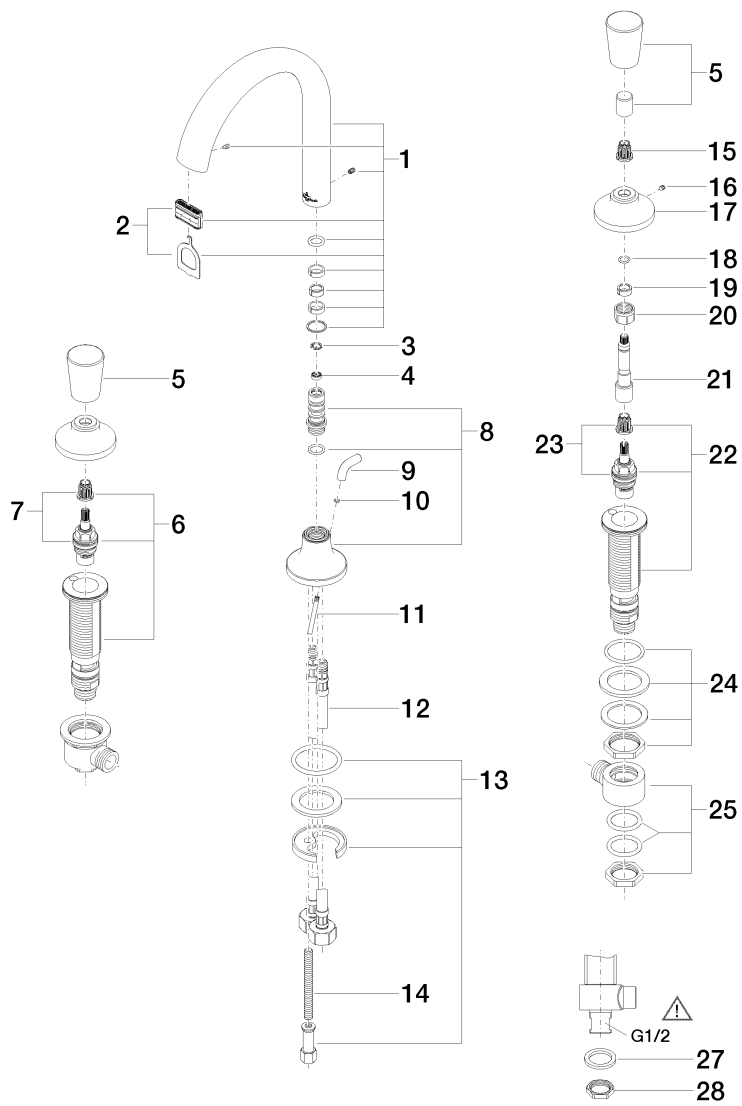

LaFleur exclusive Three-hole lavatory mixer 170mm with porcelain handle

Article number: 20725956

Exploded assembly drawing

26 — Abluigemüse 04.11.01.001.00 #

LaFleur exclusive Three-hole lavatory mixer 170mm with porcelain handle

Article number: 20725956

Order quantity

No.	Article number	Name	Installation quantity
1	90119500100ff	spout	1
2	9029030450090	aerator	1
3	09160101690	ring	1
4	09230105290	flow reducer	1
5	0420950200060	handle	2
6	0417110455290	side panel	1
7	9090031520090	top	1
8	90199550300ff	connection	1
9	092095001ff	handle	1
10	09141020990	seal	1
11	093109080ff	pull-rod	1
12	0430040190090	hose	2
13	0430110380090	fixing set	1
14	09311101190	pin	1
15	09121200290	fixing cap	2
16	09311100790	pin	2
17	092795001ff	rosette	2
18	09141006090	seal	2
19	09141502090	ring	2
20	09233002390	nut	2
21	09290610890	spindle	2
22	0417110455390	side panel	1
23	9090031530090	top	1
24	0423100327890	fixing set	2
25	0417110231090	distributor	2
26	04110100100ff	pop-up waste	1
27	09301105990	disc	2
28	09231001290	nut	2